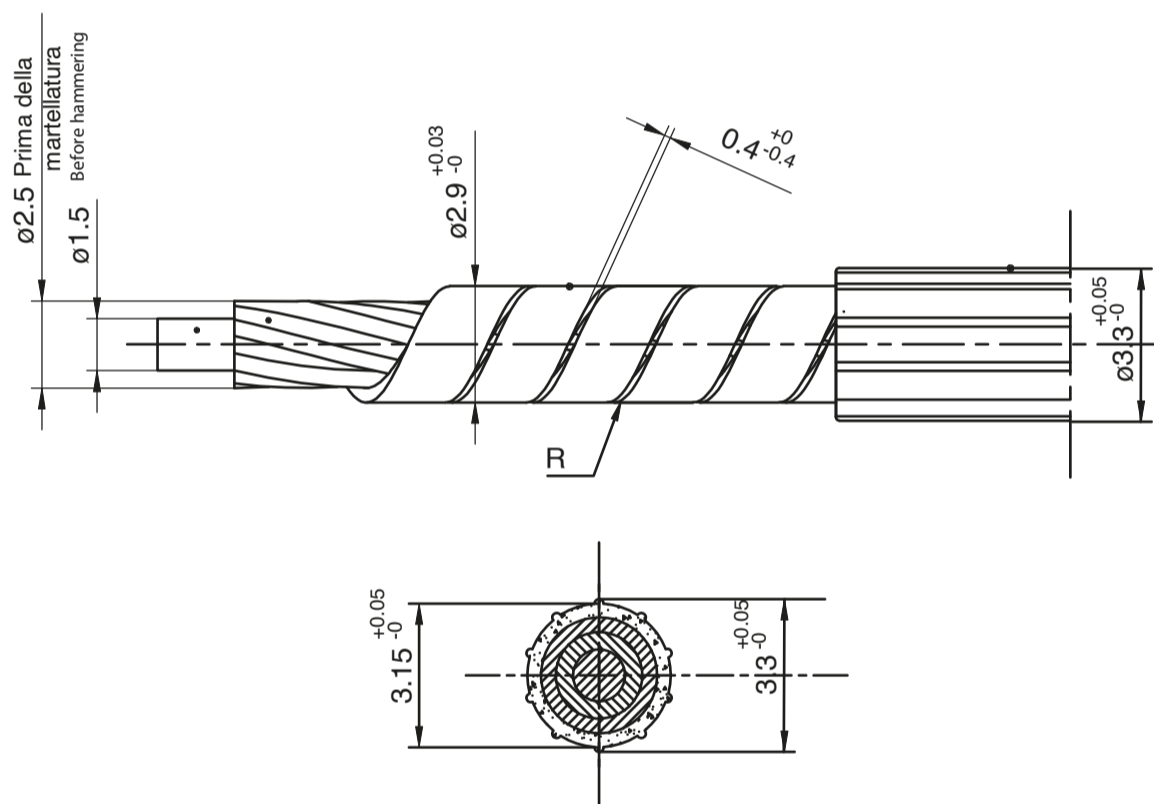

Cavo armato $\varnothing 3.25$ doppio avvolgimento
Double wrapped armoured cable $\varnothing 3.25$

Cavo armato $\varnothing 3.2$ a doppio avv. anima rig.
King wire double wrapped armoured cable $\varnothing 3.2$

Cavo arm. spec. an. rig. plast. $\varnothing 3.3$
King wire rope plasticized special armoured cable $\varnothing 3.$

Cavo armato plast.cost. $D=3,35$ - Nero
Black plasticized armoured cable with splines $\varnothing 3.35$