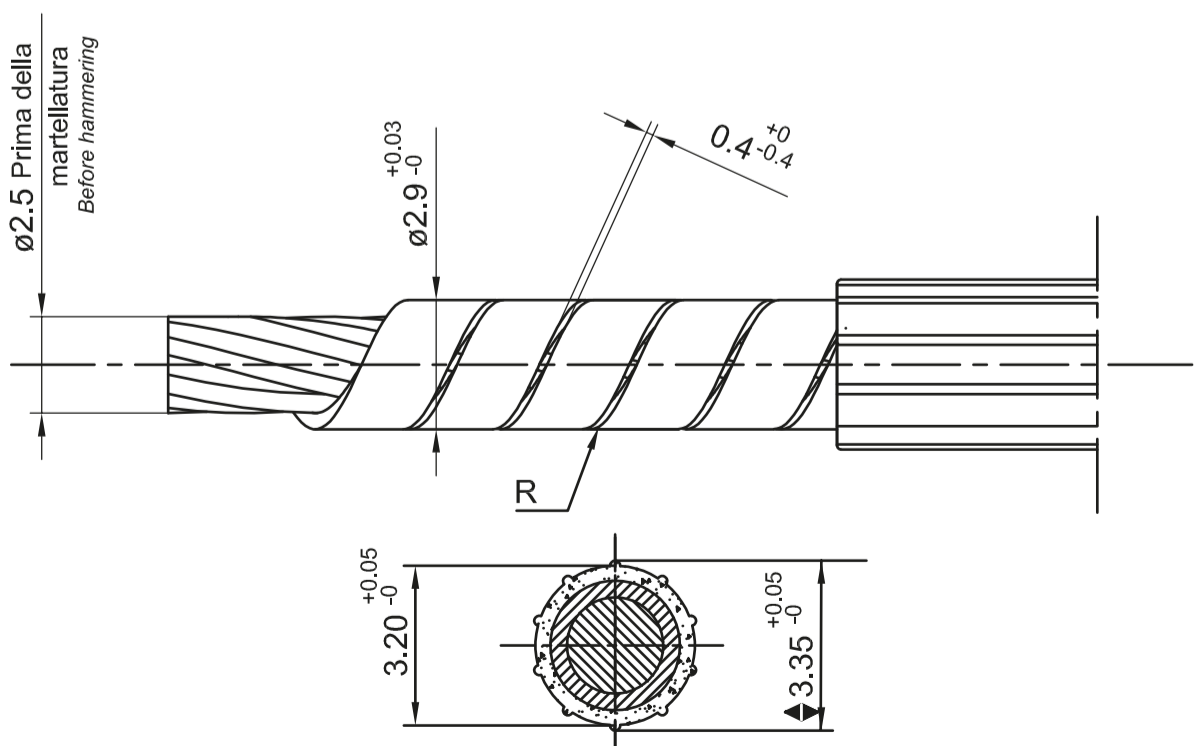

Cavo armato $\varnothing 3.25$ doppio avvolgimento
Double wrapped armoured cable $\varnothing 3.25$

Cavo armato $\varnothing 3.2$ a doppio avv. anima rig.
King wire double wrapped armoured cable $\varnothing 3.2$

Cavo arm. spec. an. rig. plast. $\varnothing 3.3$
King wire rope plasticized special armoured cable $\varnothing 3.$

Cavo armato plast.cost. $D=3,35$ - Nero
Black plasticized armoured cable with splines $\varnothing 3.35$