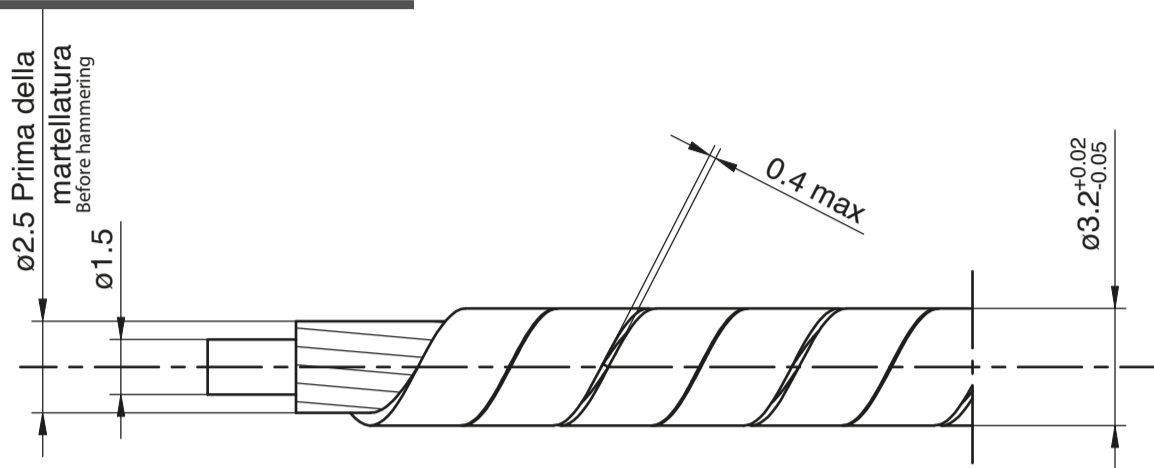

Cavo armato $\varnothing 3.25$ doppio avvolgimento
Double wrapped armoured cable $\varnothing 3.25$

Cavo armato $\varnothing 3.2$ a doppio avv. anima rig.
King wire double wrapped armoured cable $\varnothing 3.2$

Cavo arm. spec. an. rig. plast. $\varnothing 3.3$
King wire rope plasticized special armoured cable $\varnothing 3.$

Cavo armato plast.cost. $D=3,35$ - Nero
Black plasticized armoured cable with splines $\varnothing 3.35$